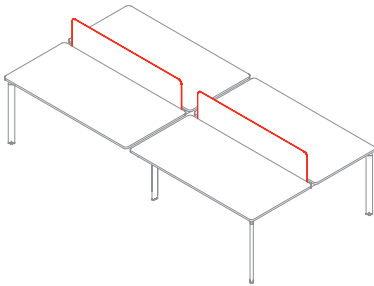

1CV3320: L 507 P 160 H 74

Clavis

WIRE MANAGEMENT

Cable tray

1CV5160: L 140
1CV5260: L 160
1CV5360: L 180
1CV5460: L 200

Central connecting cable tray

1CV5560: L 32 P 7,6
1CV5660: L 35 P 7,6

Cable management box

L 20 P 9,5

1CV5941: DOUBLE FLIP DOOR
1CV5942: SINGLE FLIP DOOR
1CV5842: SINGLE FLIP DOOR IN THE SAME FINISHES AS THE TOP
1CV5943: DOUBLE FLIP DOOR AND CABLE SUPPORT
1CV5944: SINGLE FLIP DOOR AND CABLE SUPPORT
1CV5844: SINGLE FLIP DOOR IN THE SAME FINISHES AS THE TOP AND CABLE SUPPORT

Cable socket

1CV5951

Cable spine

1CV5952

SCREENS

Front screen

1CV5180: L 140 P 1,9 H 31
1CV5280: L 160 P 1,9 H 31
1CV5380: L 180 P 1,9 H 31

Front screen, one side equipped for magnetic fabric panel