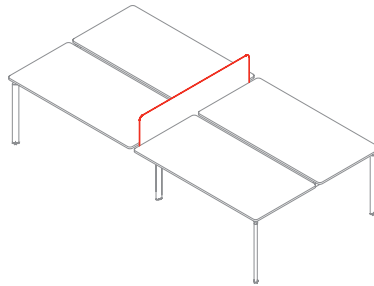

Side screen

1CV5480: L 80 P 1,9 H 31
1CV5580: L 100 P 1,9 H 31
1CV5680: L 163 P 1,9 H 31

Side screen, one side equipped for magnetic fabric panel

1CV5481: L 80 P 1,9 H 31
1CV5581: L 100 P 1,9 H 31
1CV5681: L 163 P 1,9 H 31

Side screen, two sides equipped for magnetic fabric panels

1CV5482: L 80 P 1,9 H 31
1CV5582: L 100 P 1,9 H 31
1CV5682: L 163 P 1,9 H 31

Couple of multifunctional clamp for shared front screen

1CV5932

Magnetic fabric panel for side screen

1CV5183: L 140 H 20
1CV5283: L 160 H 20
1CV5383: L 180 H 20

1CV5481: L 80 H 20
1CV5581: L 100 H 20
1CV5681: L 163 H 20