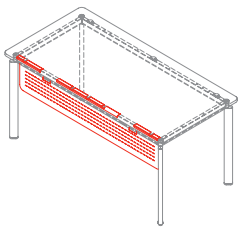

Couple of multifunctional clamp for shared front screen

1CV5932

Magnetic fabric panel for side screen

1CV5183: L 140 H 20
1CV5283: L 160 H 20
1CV5383: L 180 H 20

1CV5481: L 80 H 20
1CV5581: L 100 H 20
1CV5681: L 163 H 20

Clavis

ACCESSORIES

Drawer
1CV5960: L 31 P 21 H 8,7

Shelf
1CV5910

Monitor arm bracket
1CV5930

Modesty panel
1CV5170: L 80 H 29
1CV5270: L 100 H 29
1CV5370: L 163 H 29
1CV5470: L 140 H 29
1CV5570: L 160 H 29
1CV5670: L 180 H 29
1CV5770: L 200 H 29