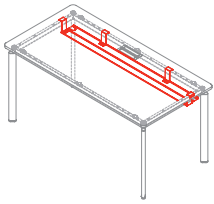

1CV9161: L 420 P 163 H 74

1CV9261: L 480 P 163 H 74

1CV9361: L 540 P 163 H 74

6 person cluster with shared leg and joined individual tops

1CV9160: L 423,5 P 163 H 74

1CV9260: L 483,5 P 163 H 74

1CV9360: L 543,5 P 163 H 74

CONFERENCE

Conference table

1CV3100: L 262 P 160 H 74

Conference table

1CV3220: L 302 P 160 H 74

Conference table

1CV3430: L 385 P 160 H 74

Conference table

1CV3320: L 507 P 160 H 74

Clavis

WIRE MANAGEMENT

Cable tray

1CV5160: L 140
1CV5260: L 160
1CV5360: L 180
1CV5460: L 200

Central connecting cable tray

1CV5560: L 32 P 7,6
1CV5660: L 35 P 7,6

Cable management box